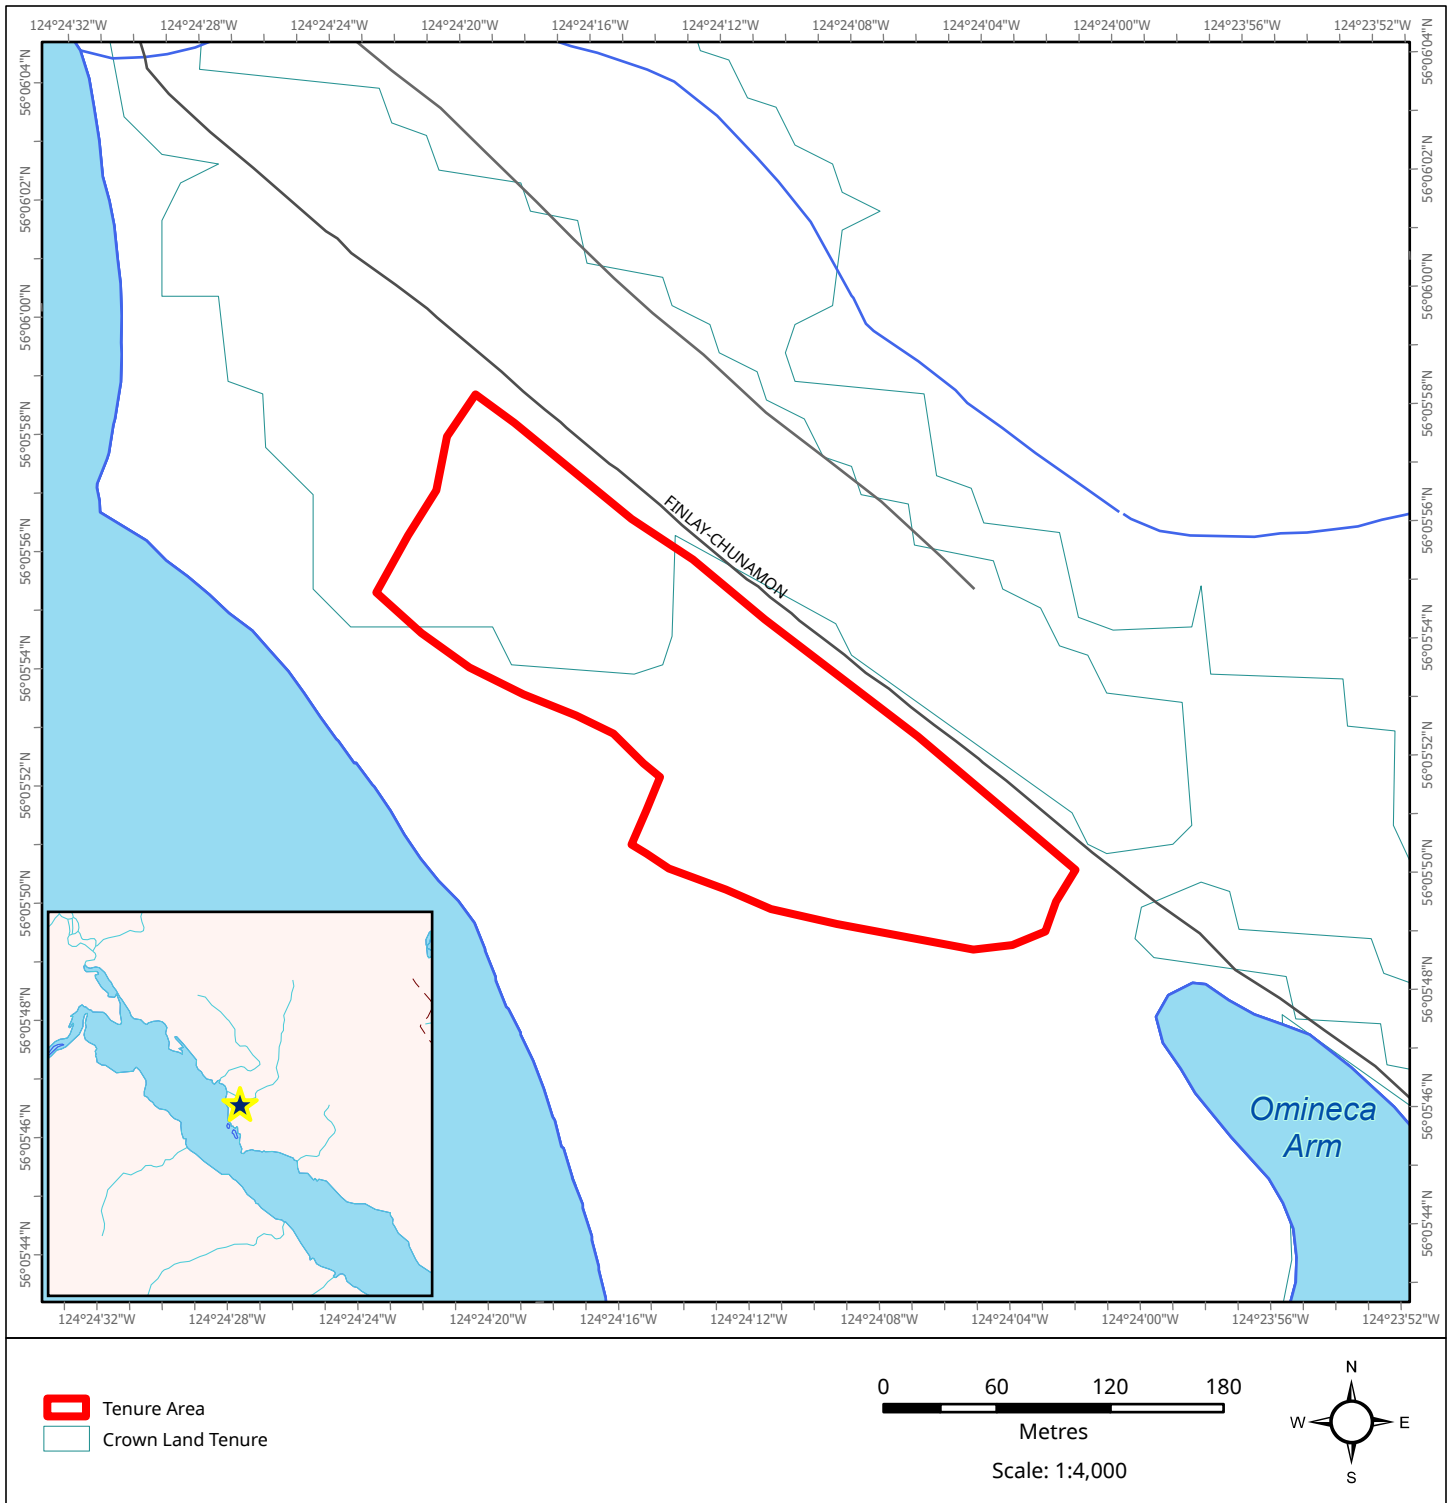

ALL THAT UNSURVEYED CROWN LAND IN THE VICINITY OF OMINECA ARM ON WILLISTON LAKE,
CARIBOO DISTRICT; CONTAINING 4.25 HECTARES, MORE OR LESS

Type: LICENCE
Subtype: LICENCE OF OCCUPATION
Purpose: INDUSTRIAL
Subpurpose: INDUSTRIAL CAMPS

Area:
4.25 ha +/-
BCGS Mapsheet(s):
94C.008

Page ___ of ___