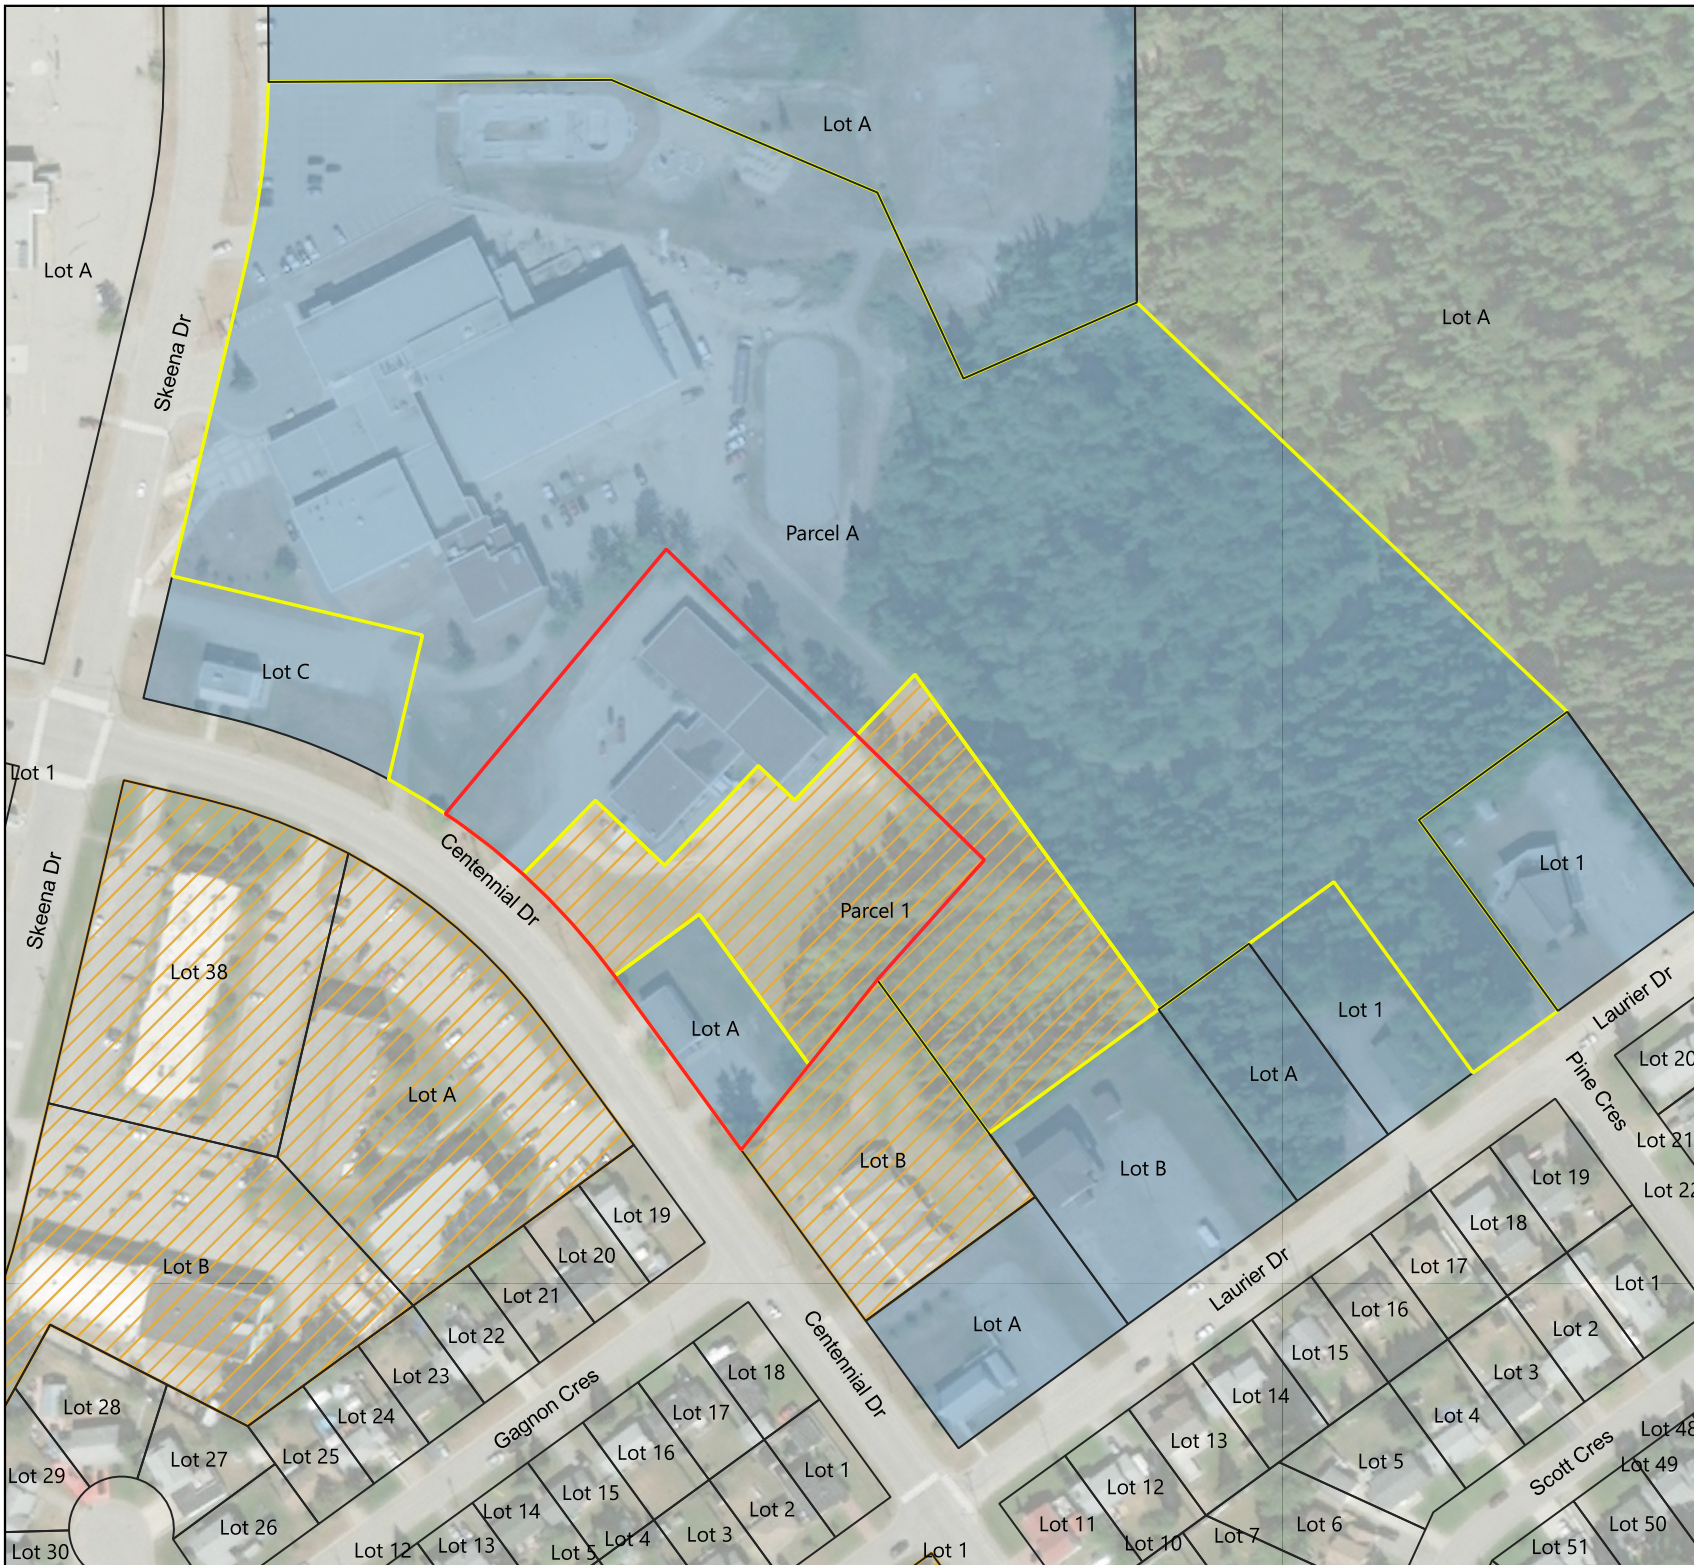

Williston Elders Society Property Request

Legend

- WLES Request (3.19 Acres)
- Affected Lots
- Parcels

Bing Satellite Imagery

Zoning

- P1
- RM2

Project Location: EBCC Area

Legal Desc: LOT A DISTRICT LOT 12463 CARIBOO DISTRICT PLAN 31923 (88 Centennial)

LOT 1 DISTRICT LOT 12463 CARIBOO DISTRICT PLAN PGP38247

PARCEL A DISTRICT LOT 12463 CARIBOO DISTRICT PLAN PGP44613 (400 Skeena)

Project: Land Request	Zoning: P1/RM2
Date: 2025-01-07	OCP: PI
Scale: 1:2,190	