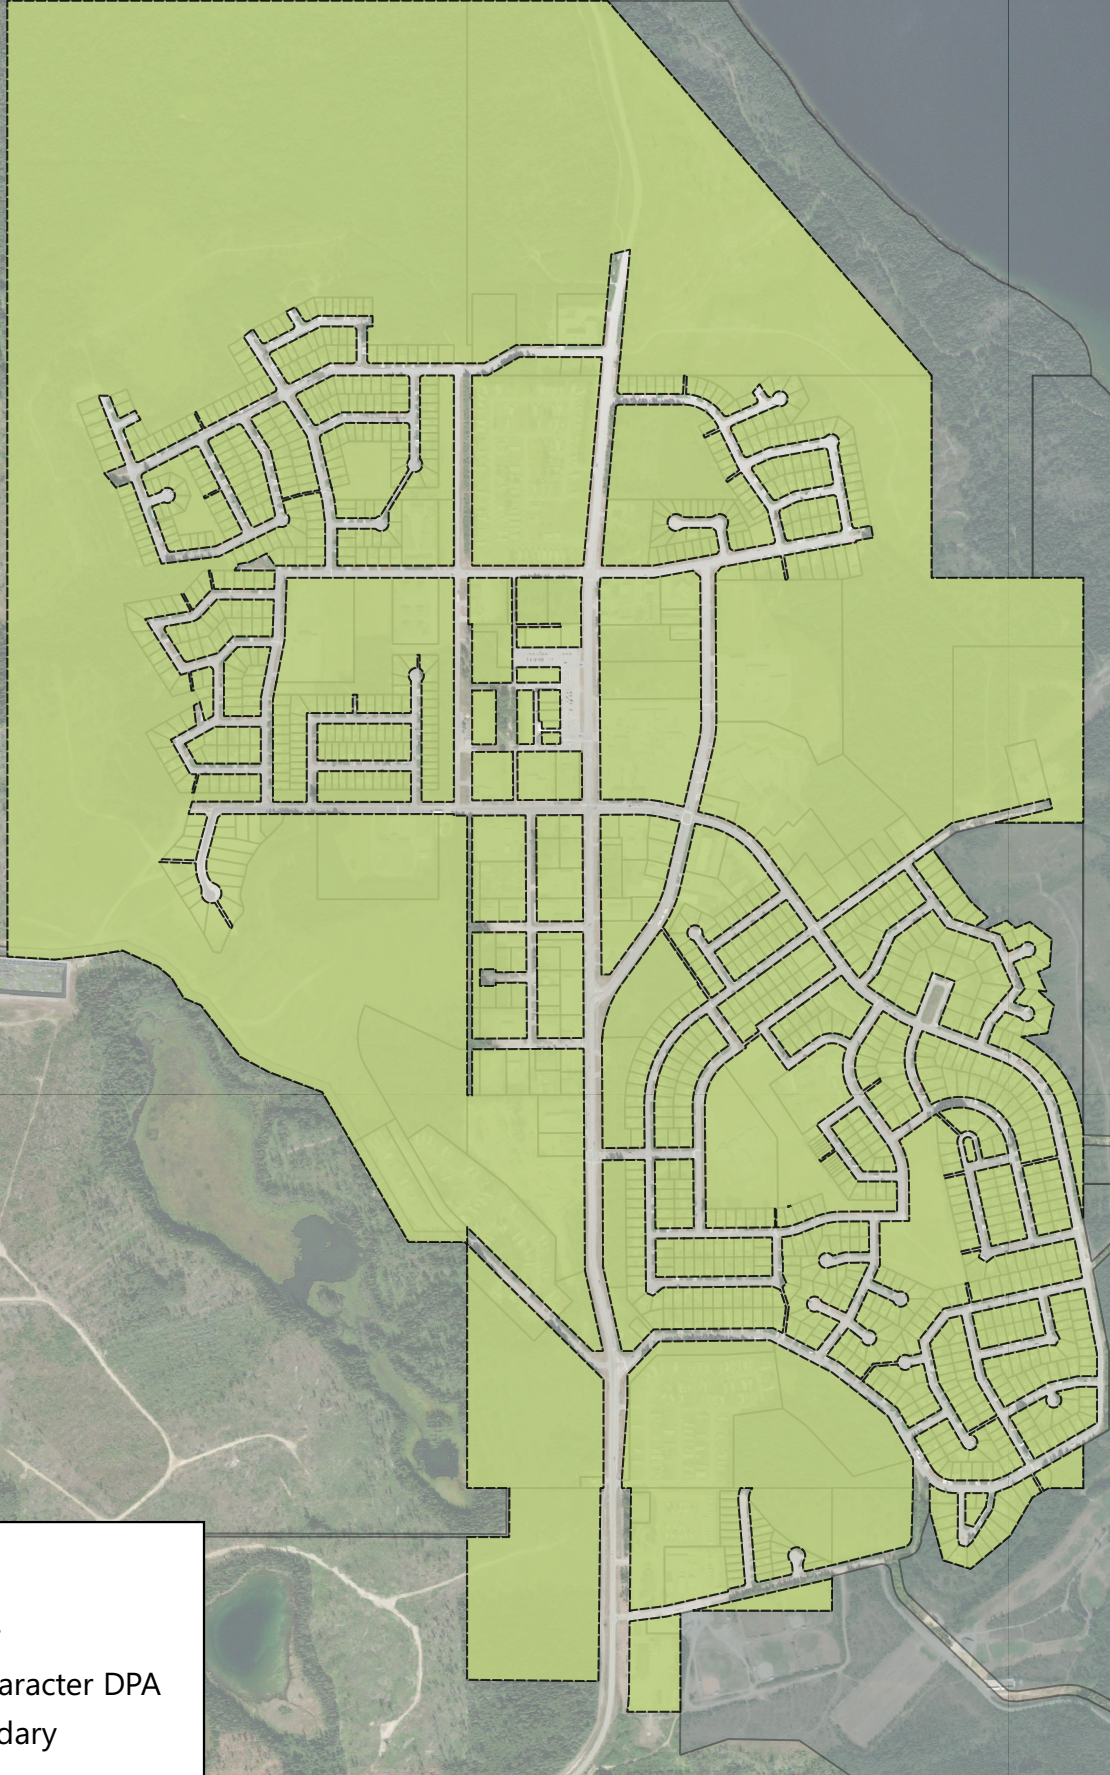

MACKENZIE FORM & CHARACTER DEVELOPMENT PERMIT AREA GUIDELINES

1:15,000

Legend

-  Parcel Owner
-  Form and Character DPA
-  District Boundary

Date Printed: 09/12/23
Data: District of Mackenzie, Bing 2021
CRS: NAD83 / UTM zone 10N

This map is a static output from the District of Mackenzie and is for general reference only. Data layers that appear on this map may or may not be accurate current, or otherwise reliable. This map is not to be used for navigation, survey or building purposes.