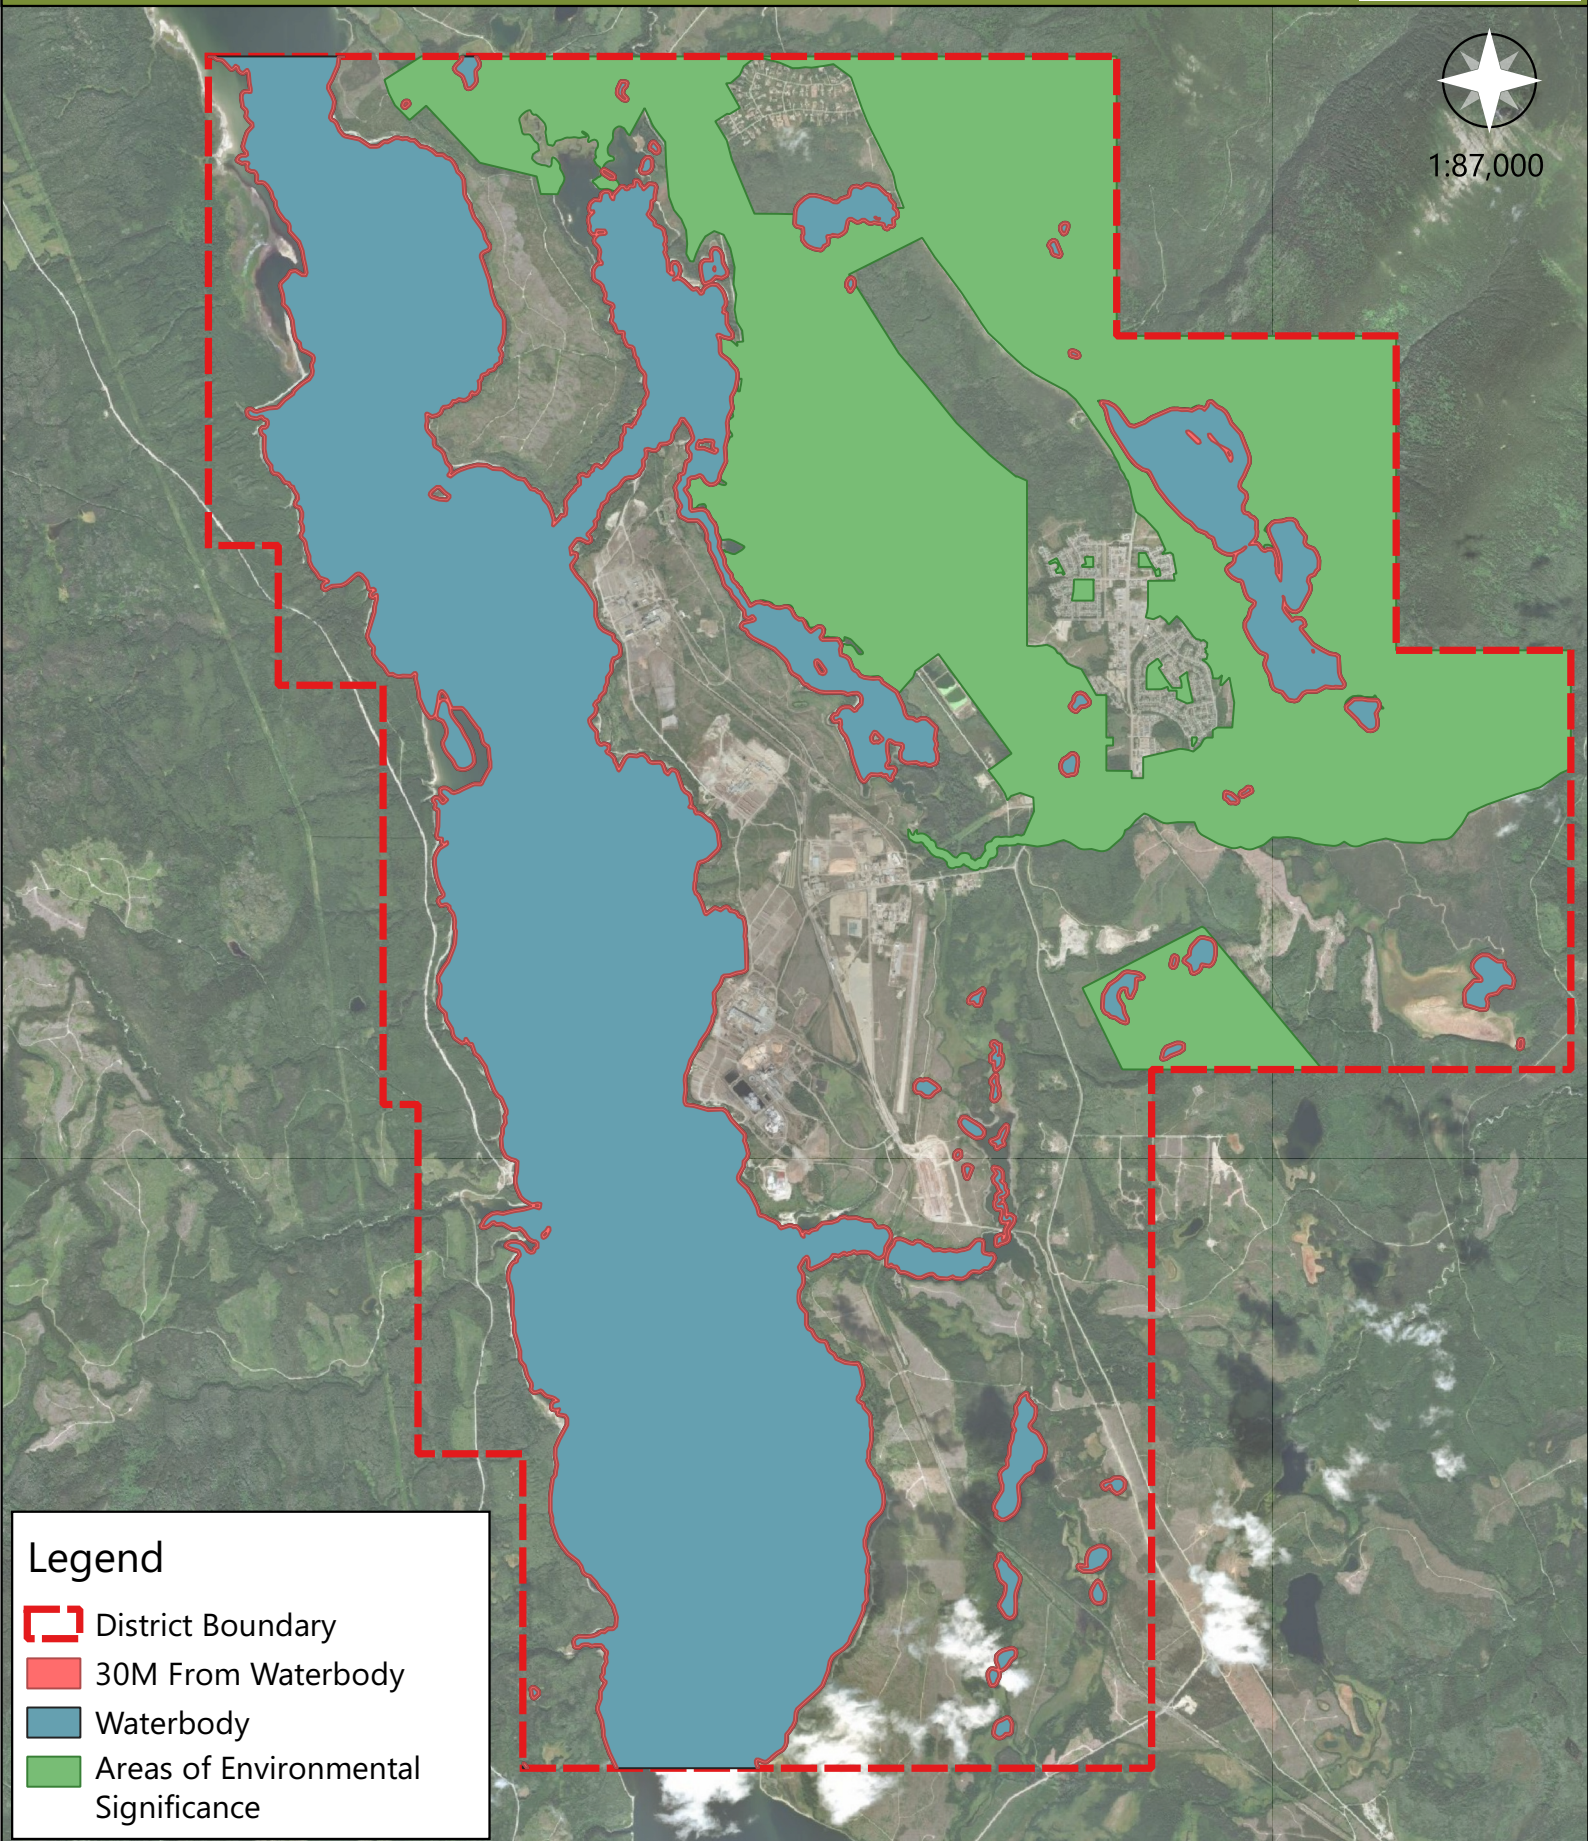

MACKENZIE ENVIRONMENTAL DEVELOPMENT PERMIT AREA GUIDELINES

1:87,000

Legend

-  District Boundary
-  30M From Waterbody
-  Waterbody
-  Areas of Environmental Significance